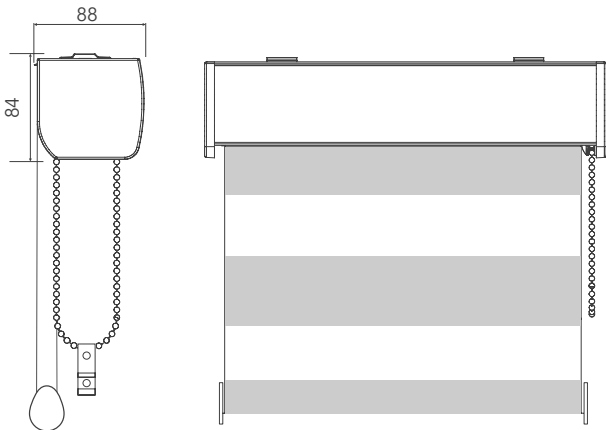

\* Standard- Fabric attached to the back of the Cassette.  
Reverse- Fabric attached to the front face of the Cassette.

## LOUVOLITE 40MM OPEN FASCIA/ 70MM CLOSED FASCIA SYSTEMS SPECIFICATION

	STANDARD	OPTIONAL VARIATION	ADDITIONAL INFORMATION
<b>System Type</b>	70mm Open Fascia	40mm Closed Fascia	Width 300mm - 2500mm Drop 500mm - 3000mm
<b>System Colour</b>	White	Anthracite or Black	Softshade blinds are produced with an operating tolerance of +/-3-5mm (width and drop).  For anthracite and black system - the Operating Chain default is Nickel.  No installation screws included.  Motorisation available with Cruze, Stelor & Somfy Motors.  For all chains, the chain length will be rounded down to the nearest continuous chain length of 300mm / 500mm / 750mm/1000mm.  Default chain length will be 100mm shorter than the drop of the blind and this will be rounded down to the nearest continuous chain length as above, unless overridden by Child Safety restrictions.
<b>Type of Roller*</b>	Standard	Reverse	
<b>Bottom Bar Colour</b>	Colour matched to system colour	N/A	
<b>Operating Chain</b>	White	Nickel	
<b>Raise Control</b>	Right hand side	Left hand side	
<b>Control</b>	Friction	Motorised	
<b>Clutches</b>	Louvolite 32mm	Louvolite 40mm	
<b>Bracket</b>	Top Fix Colour matched to Fascia	Top Fix Extension/Face Fix/ Face Fix Extension	
<b>Bracket Covers</b>	Standard	N/A	
<b>Finish</b>	Vision Bottom Bar	N/A	
<b>Child Safety</b>	Tie Down Clip	N/A	
<b>Minimum Control Length</b>	300mm	N/A	
<b>Deduction from floor for Control Length (when install height is provided)</b>	1500mm	N/A	

\* Standard- Fabric attached to the back of the Cassette.  
Reverse- Fabric attached to the front face of the Cassette.  
40mm Closed Fascia available in Reverse only.

40MM OPEN FASCIA

70MM CLOSED FASCIA