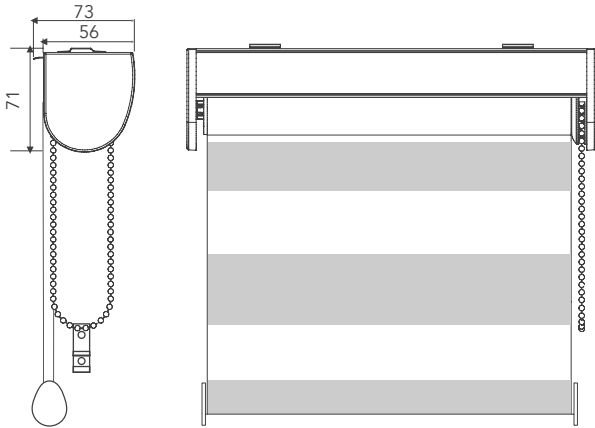

\* Standard- Fabric attached to the back of the Cassette.  
Reverse- Fabric attached to the front face of the Cassette.

- Compatible with both 32mm and 40mm systems.
- Half and full coverage options are available.
- Available in three colour profiles: White, Anthracite & Black.
- Engineered with high quality engineering-grade aluminium.
- Powder coated for corrosion resistance.
- Reduce light entering the interior from above the roller tube.

\* Standard- Fabric attached to the back of the Cassette.  
Reverse- Fabric attached to the front face of the Cassette.  
40mm Closed Fascia available in Reverse only.

40MM OPEN FASCIA

70MM CLOSED FASCIA