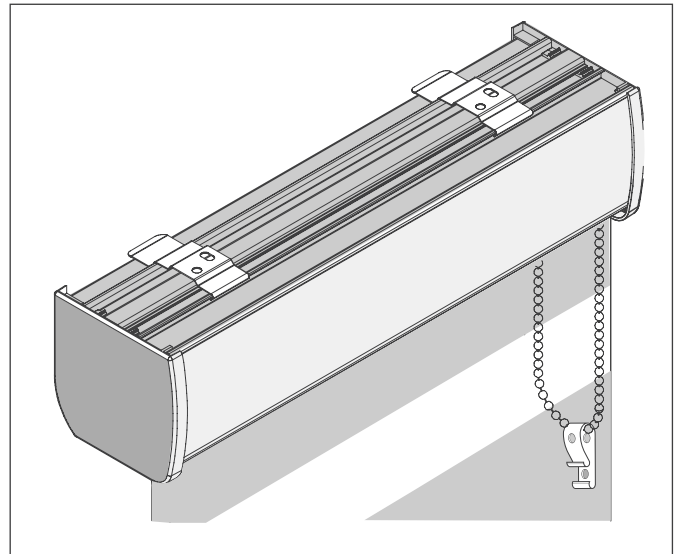

\* Standard- Fabric attached to the back of the Cassette.  
Reverse- Fabric attached to the front face of the Cassette.

## LOUVOLITE 40MM OPEN FASCIA/ 70MM CLOSED FASCIA SYSTEMS SPECIFICATION

	STANDARD	OPTIONAL VARIATION	ADDITIONAL INFORMATION
<b>System Type</b>	70mm Open Fascia	40mm Closed Fascia	Width 300mm - 2500mm Drop 500mm - 3000mm
<b>System Colour</b>	White	Anthracite or Black	Softshade blinds are produced with an operating tolerance of +/-3-5mm (width and drop).  For anthracite and black system - the Operating Chain default is Nickel.  No installation screws included.  Motorisation available with Cruze, Stelor & Somfy Motors.  For all chains, the chain length will be rounded down to the nearest continuous chain length of 300mm / 500mm / 750mm/1000mm.  Default chain length will be 100mm shorter than the drop of the blind and this will be rounded down to the nearest continuous chain length as above, unless overridden by Child Safety restrictions.
<b>Type of Roller*</b>	Standard	Reverse	
<b>Bottom Bar Colour</b>	Colour matched to system colour	N/A	
<b>Operating Chain</b>	White	Nickel	
<b>Raise Control</b>	Right hand side	Left hand side	
<b>Control</b>	Friction	Motorised	
<b>Clutches</b>	Louvolite 32mm	Louvolite 40mm	
<b>Bracket</b>	Top Fix Colour matched to Fascia	Top Fix Extension/Face Fix/ Face Fix Extension	
<b>Bracket Covers</b>	Standard	N/A	
<b>Finish</b>	Vision Bottom Bar	N/A	
<b>Child Safety</b>	Tie Down Clip	N/A	
<b>Minimum Control Length</b>	300mm	N/A	
<b>Deduction from floor for Control Length (when install height is provided)</b>	1500mm	N/A	

\* Standard- Fabric attached to the back of the Cassette.  
Reverse- Fabric attached to the front face of the Cassette.  
40mm Closed Fascia available in Reverse only.

40MM OPEN FASCIA

70MM CLOSED FASCIA