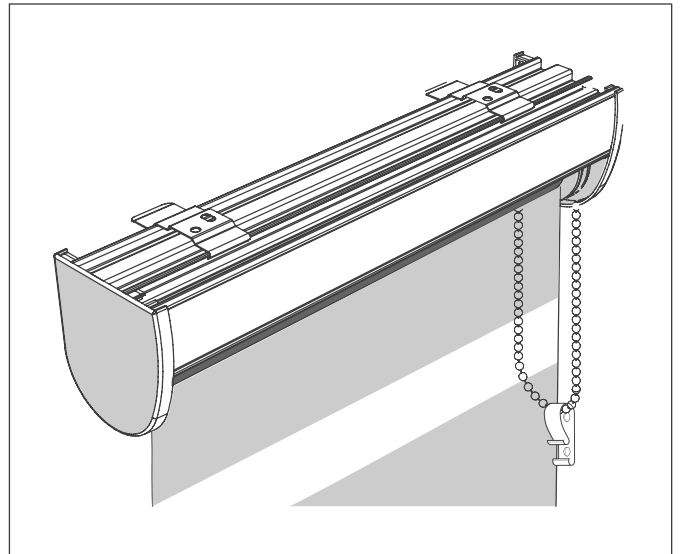

\* Standard- Fabric attached to the back of the Cassette.  
Reverse- Fabric attached to the front face of the Cassette.

- Compatible with both 32mm and 40mm systems.
- Half and full coverage options are available.
- Available in three colour profiles: White, Anthracite & Black.
- Engineered with high quality engineering-grade aluminium.
- Powder coated for corrosion resistance.
- Reduce light entering the interior from above the roller tube.

\* Standard- Fabric attached to the back of the Cassette.  
Reverse- Fabric attached to the front face of the Cassette.  
40mm Closed Fascia available in Reverse only.

40MM OPEN FASCIA

70MM CLOSED FASCIA