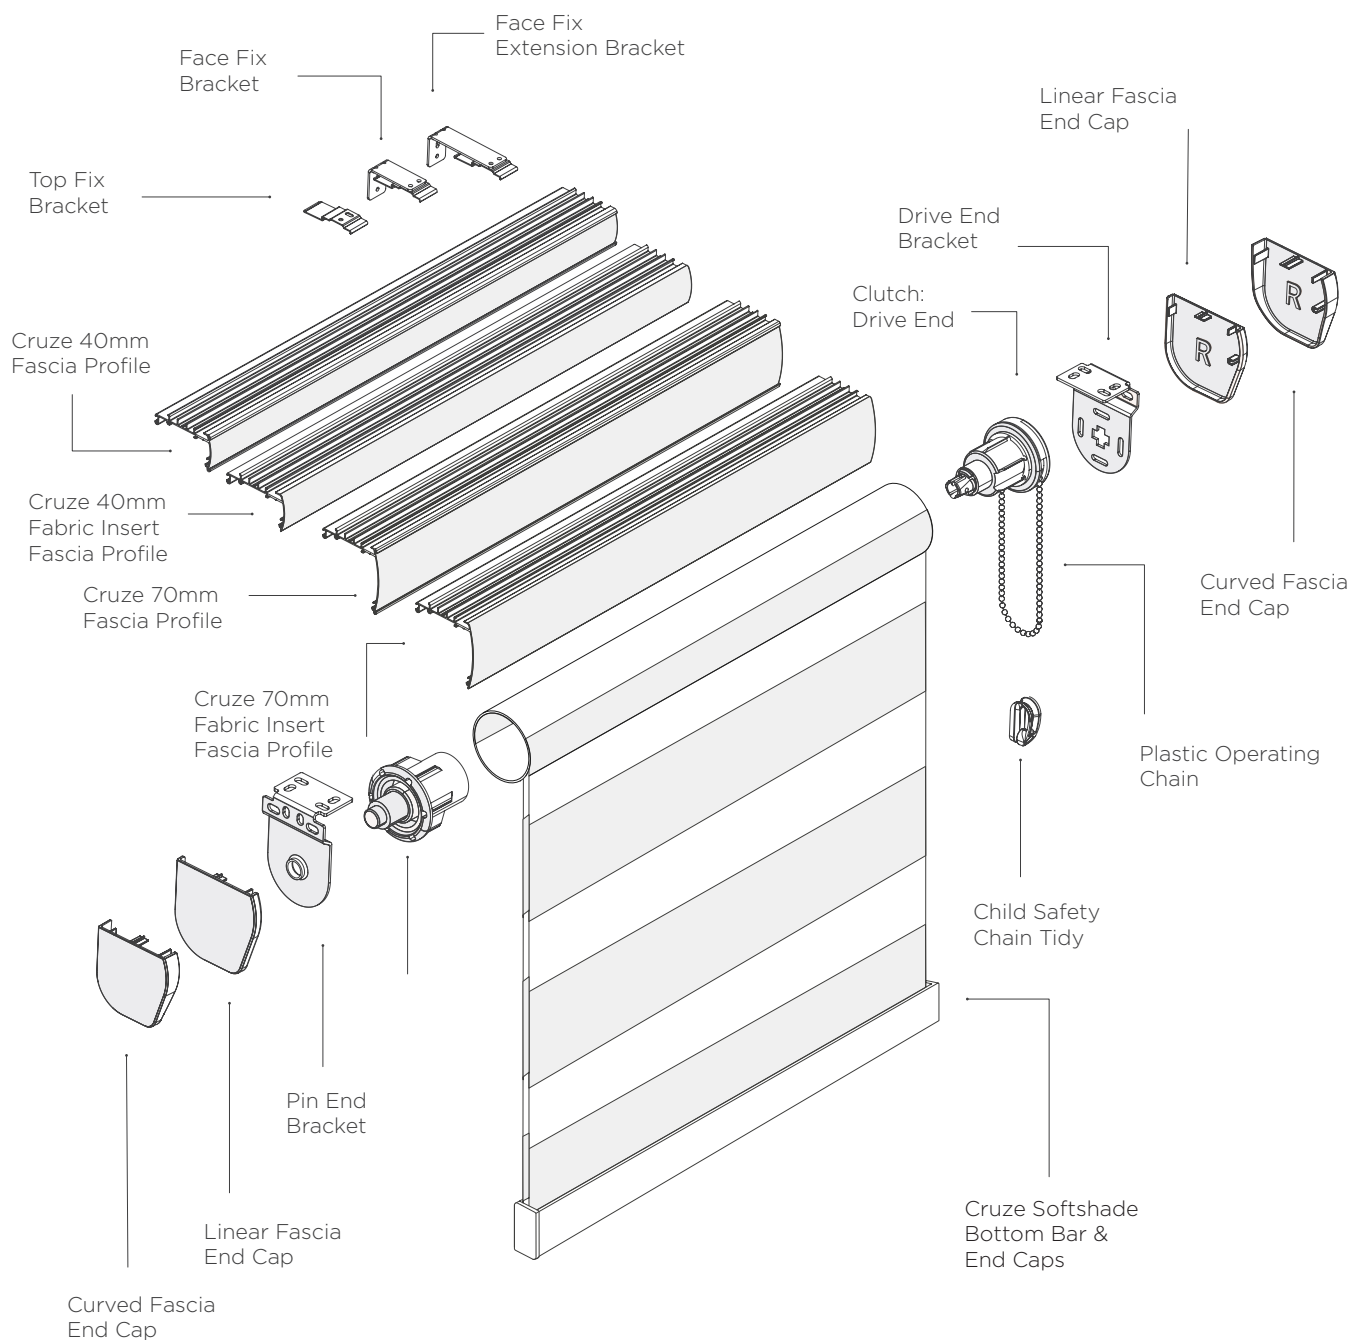

CRUZE FASCIA SYSTEM

The Cruze Roller Blind System offers two fascia profiles available in 3 colourways, elevating the aesthetic profile of any roller blind. Choose from 40mm or 70mm fascia profiles.

- Compatible with both 32mm and 40mm systems.
- Half and full coverage options are available.
- Available in three colour profiles: White, Anthracite & Black.
- Engineered with high quality engineering-grade aluminium.
- Powder coated for corrosion resistance.
- Reduce light entering the interior from above the roller tube.